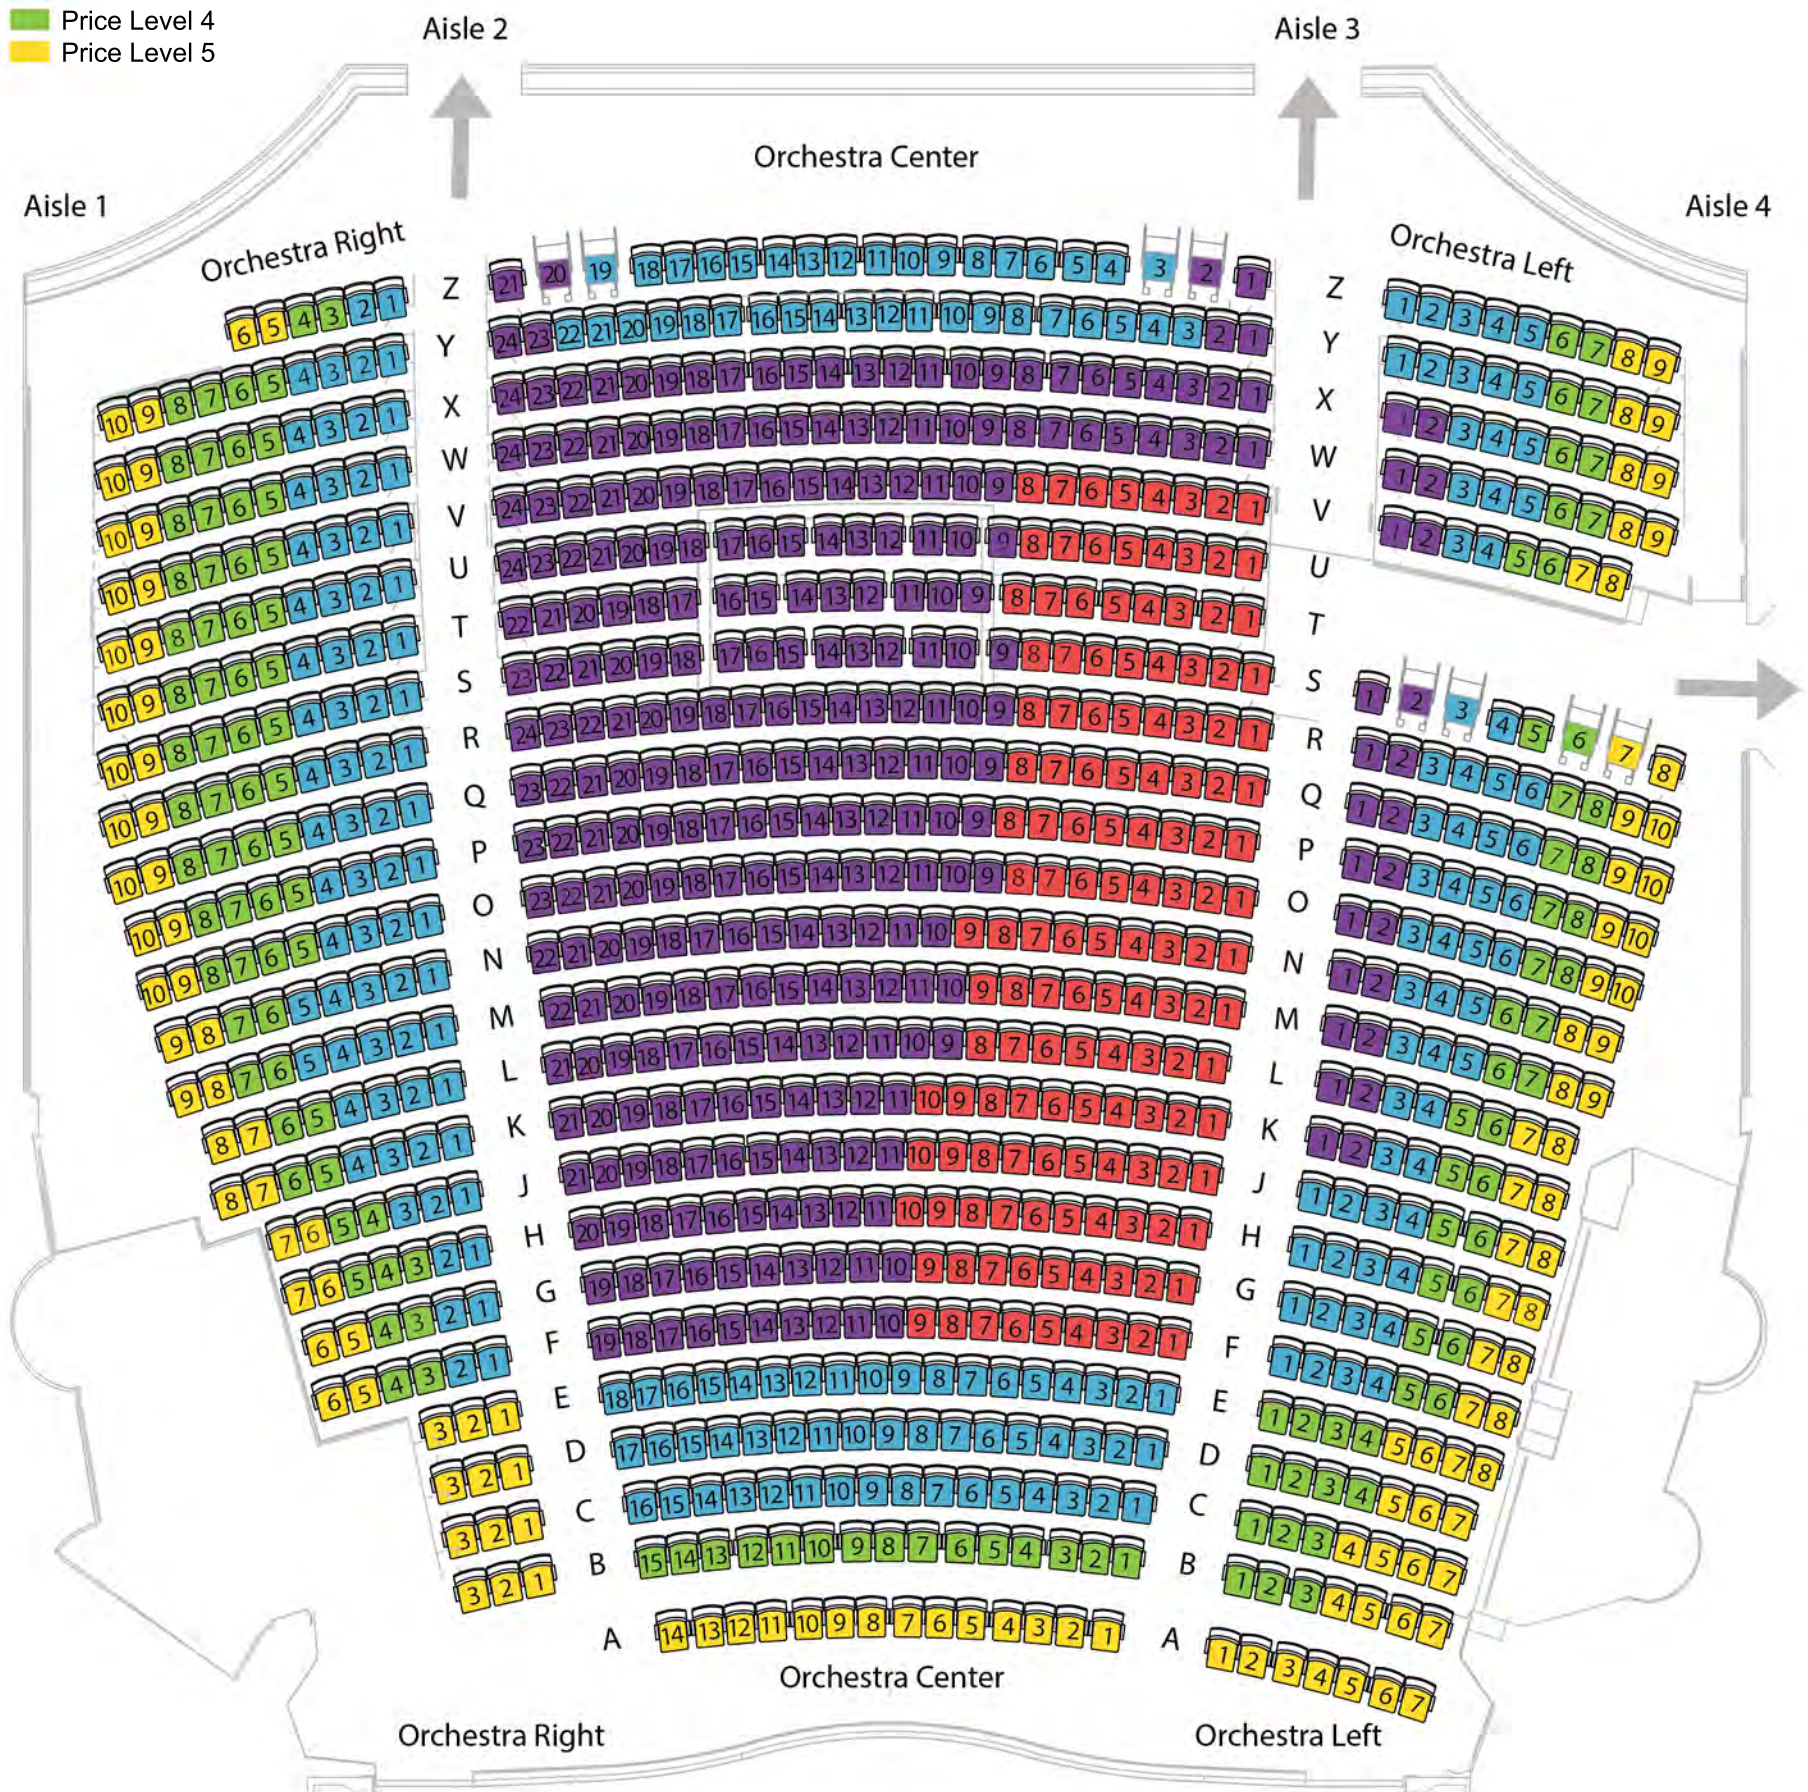

Orchestra Price Levels for CLASSICS 2020.2021

- Box Seats
- Price Level 1
- Price Level 2
- Price Level 3
- Price Level 4
- Price Level 5

Price Level 5

STAGE

Box & Balcony Price Levels for CLASSICS 2020.2021

- Box Seats
- Price Level 1
- Price Level 2
- Price Level 3
- Price Level 4
- Price Level 5

Aisle 1

Aisle 2

Aisle 3

Aisle 4

Balcony Center

Balcony Right

Balcony Left

Box E

Box D

Box C

Box B

Box A

Box G

Box F

Box H

STAGE

Box Seating

Box Seating

To Atrium

Choral Terrace Price Levels for CLASSICS 2020.2021

- Box Seats
- Price Level 1
- Price Level 2
- Price Level 3
- Price Level 4
- Price Level 5