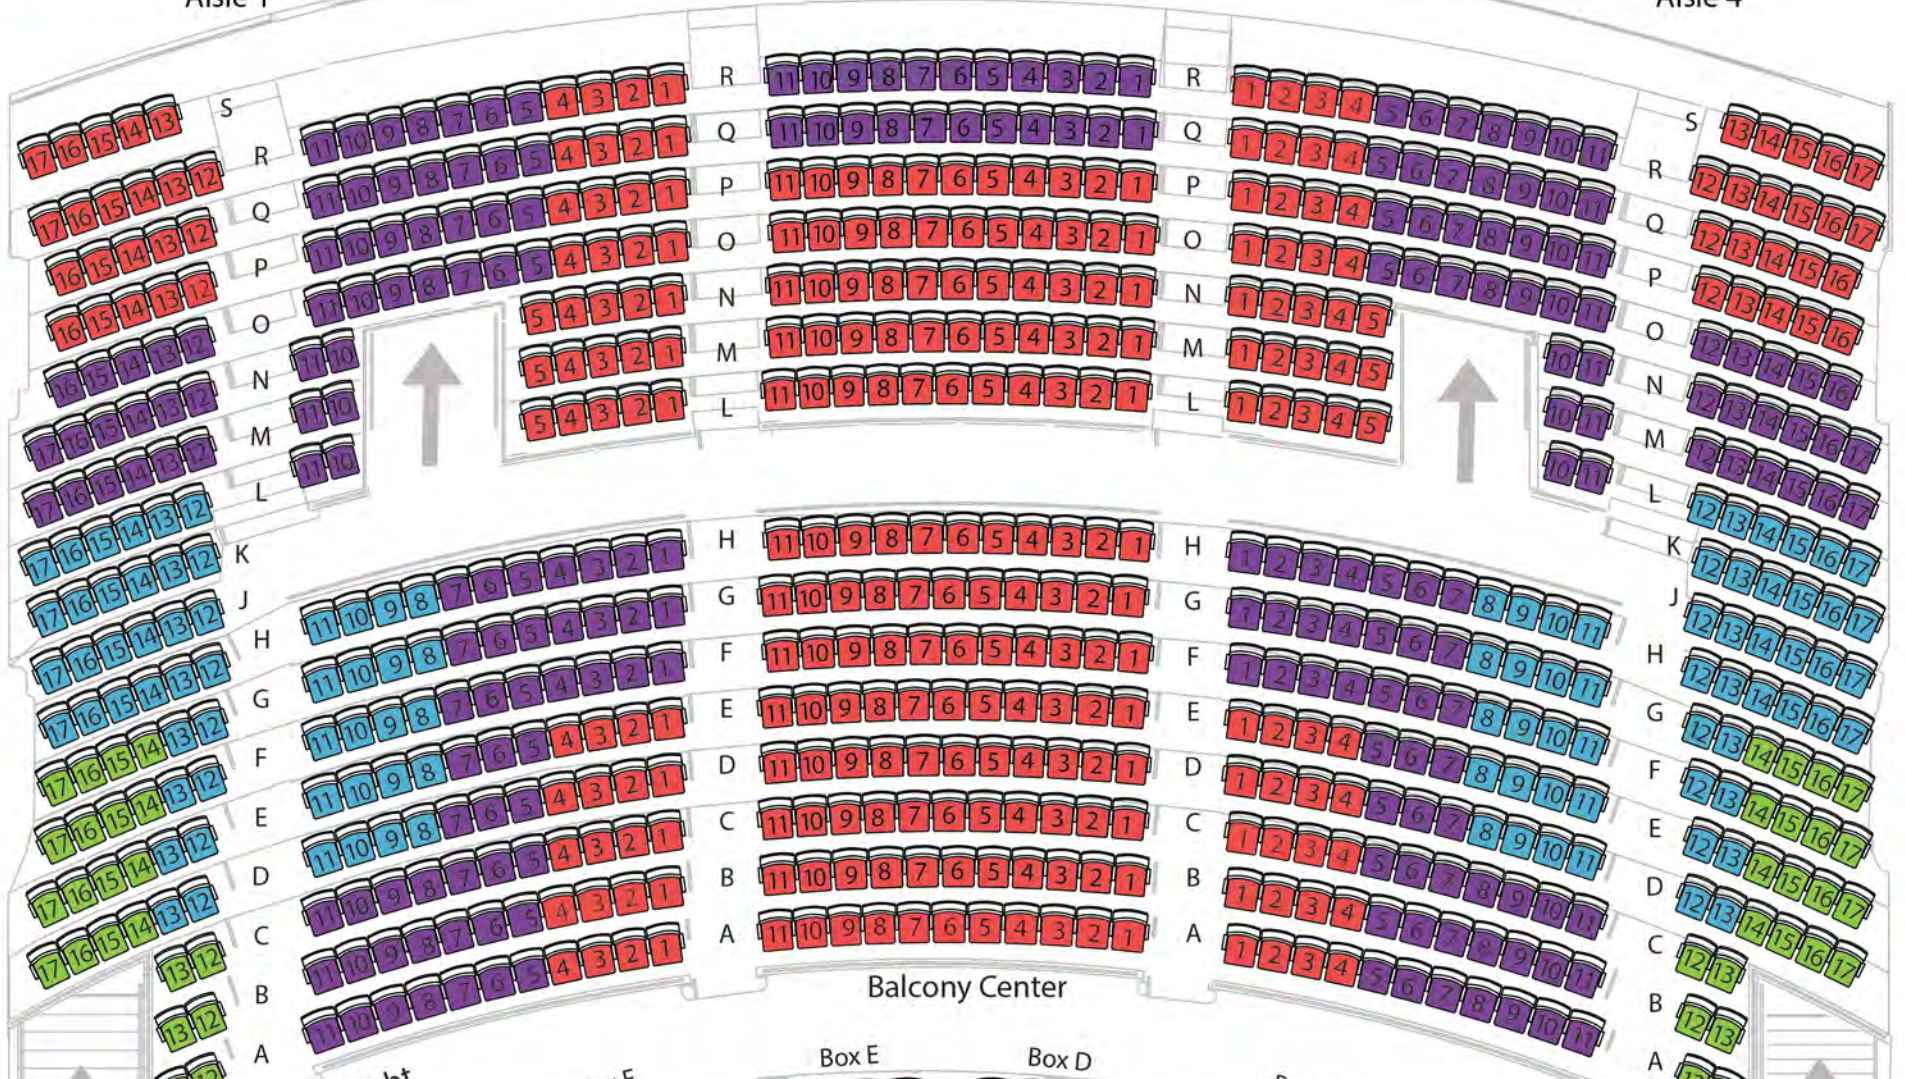

Orchestra Price Levels for CLASSICS 2020.2021

- Box Seats
- Price Level 1
- Price Level 2
- Price Level 3
- Price Level 4
- Price Level 5

Price Level 5

STAGE

Box & Balcony Price Levels for CLASSICS 2020.2021

- Box Seats
- Price Level 1
- Price Level 2
- Price Level 3
- Price Level 4
- Price Level 5

Aisle 1

Aisle 2

Aisle 3

Aisle 4

Balcony Center

Balcony Right

Balcony Left

Box E

Box D

Box C

Box B

Box A

Box G

Box F

Box H

STAGE

Box Seating

Box Seating

To Atrium

Choral Terrace Price Levels for CLASSICS 2020.2021

- Box Seats
- Price Level 1
- Price Level 2
- Price Level 3
- Price Level 4
- Price Level 5