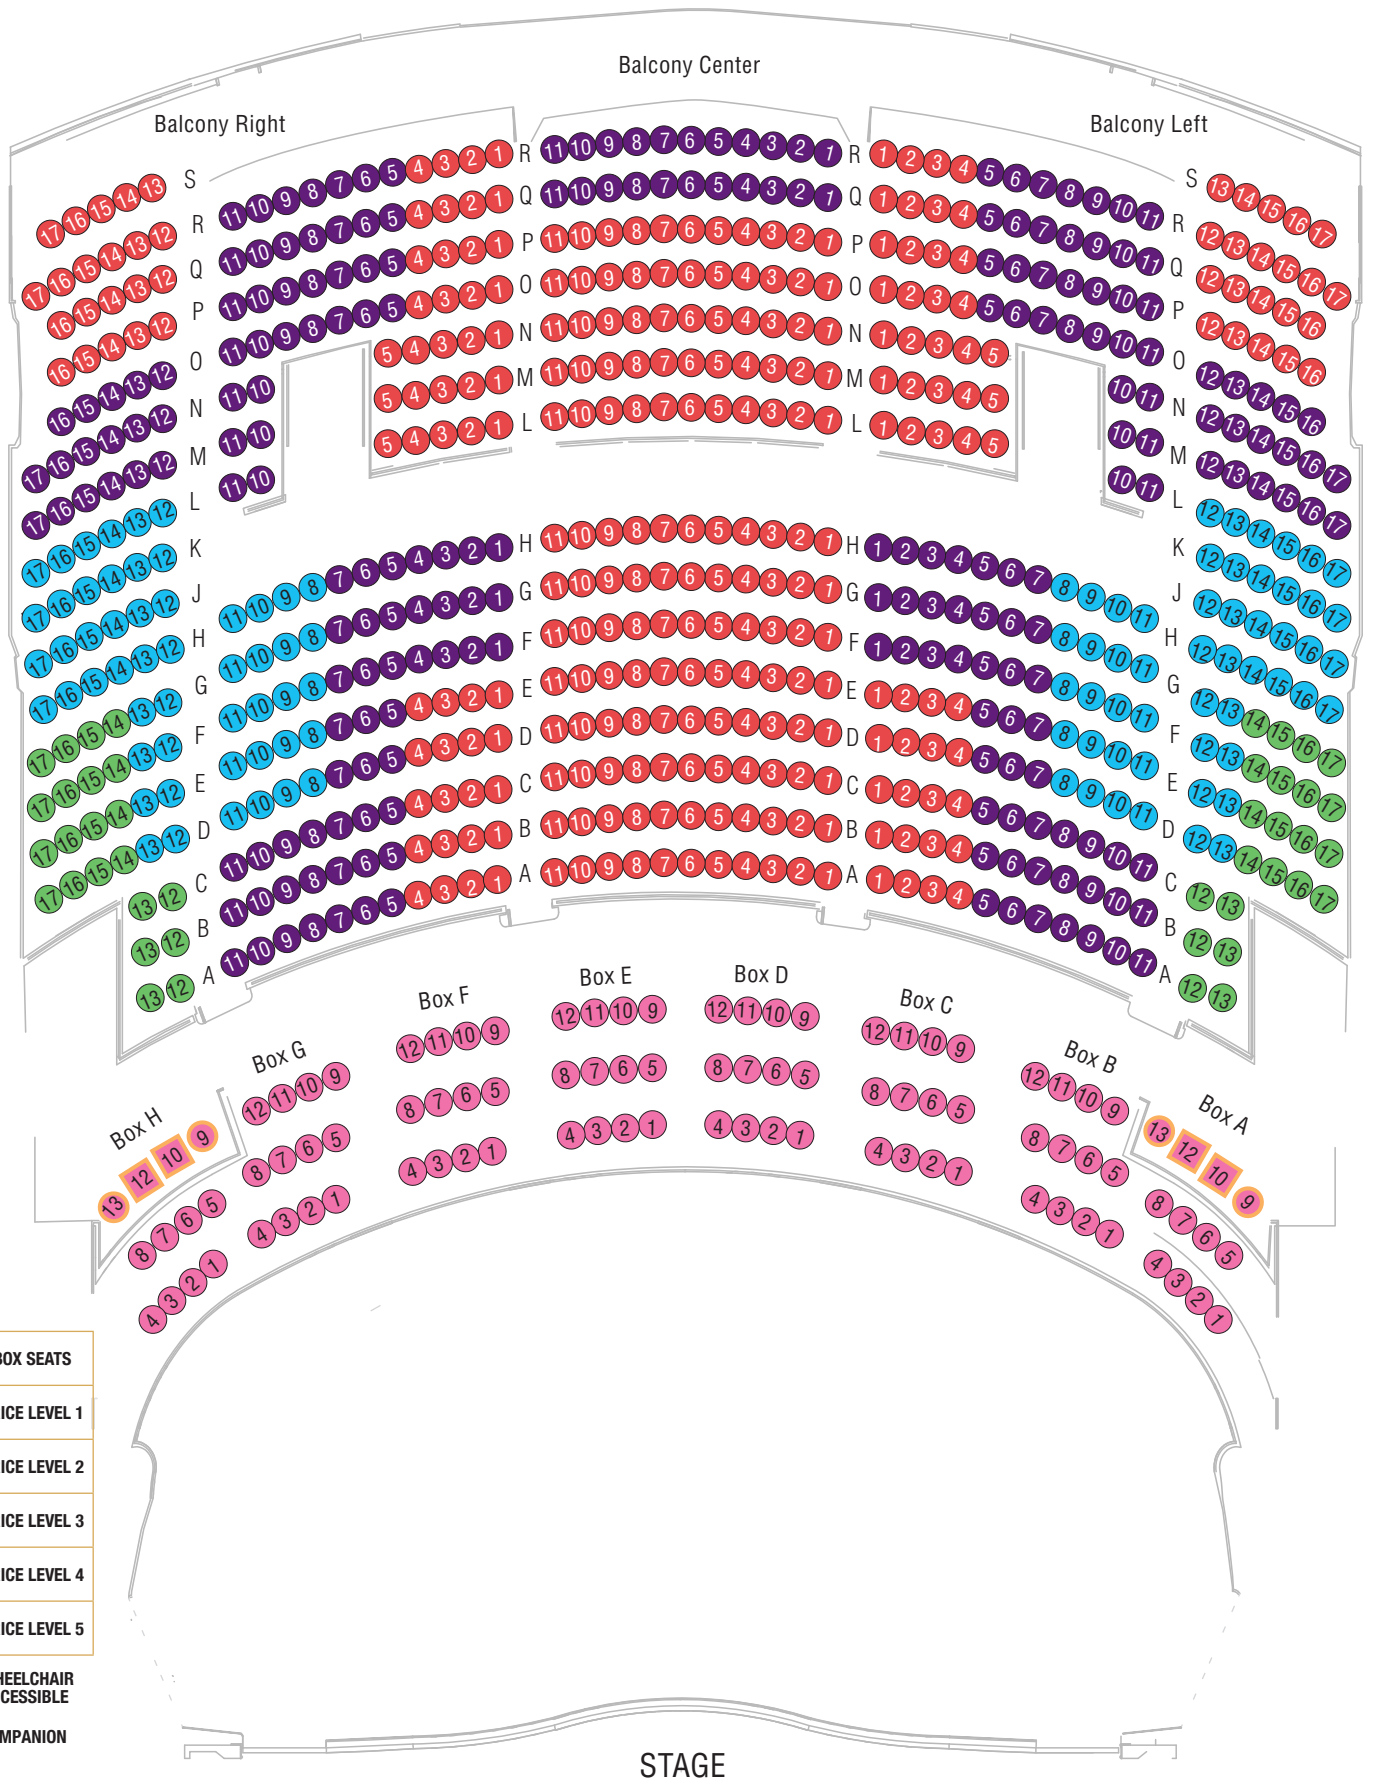

CLASSICS Orchestra Seating

CLASSICS **Balcony Seating**

CHORAL TERRACE Seating

	BOX SEATS
	PRICE LEVEL 1
	PRICE LEVEL 2
	PRICE LEVEL 3
	PRICE LEVEL 4
	PRICE LEVEL 5
	WHEELCHAIR ACCESSIBLE
	COMPANION