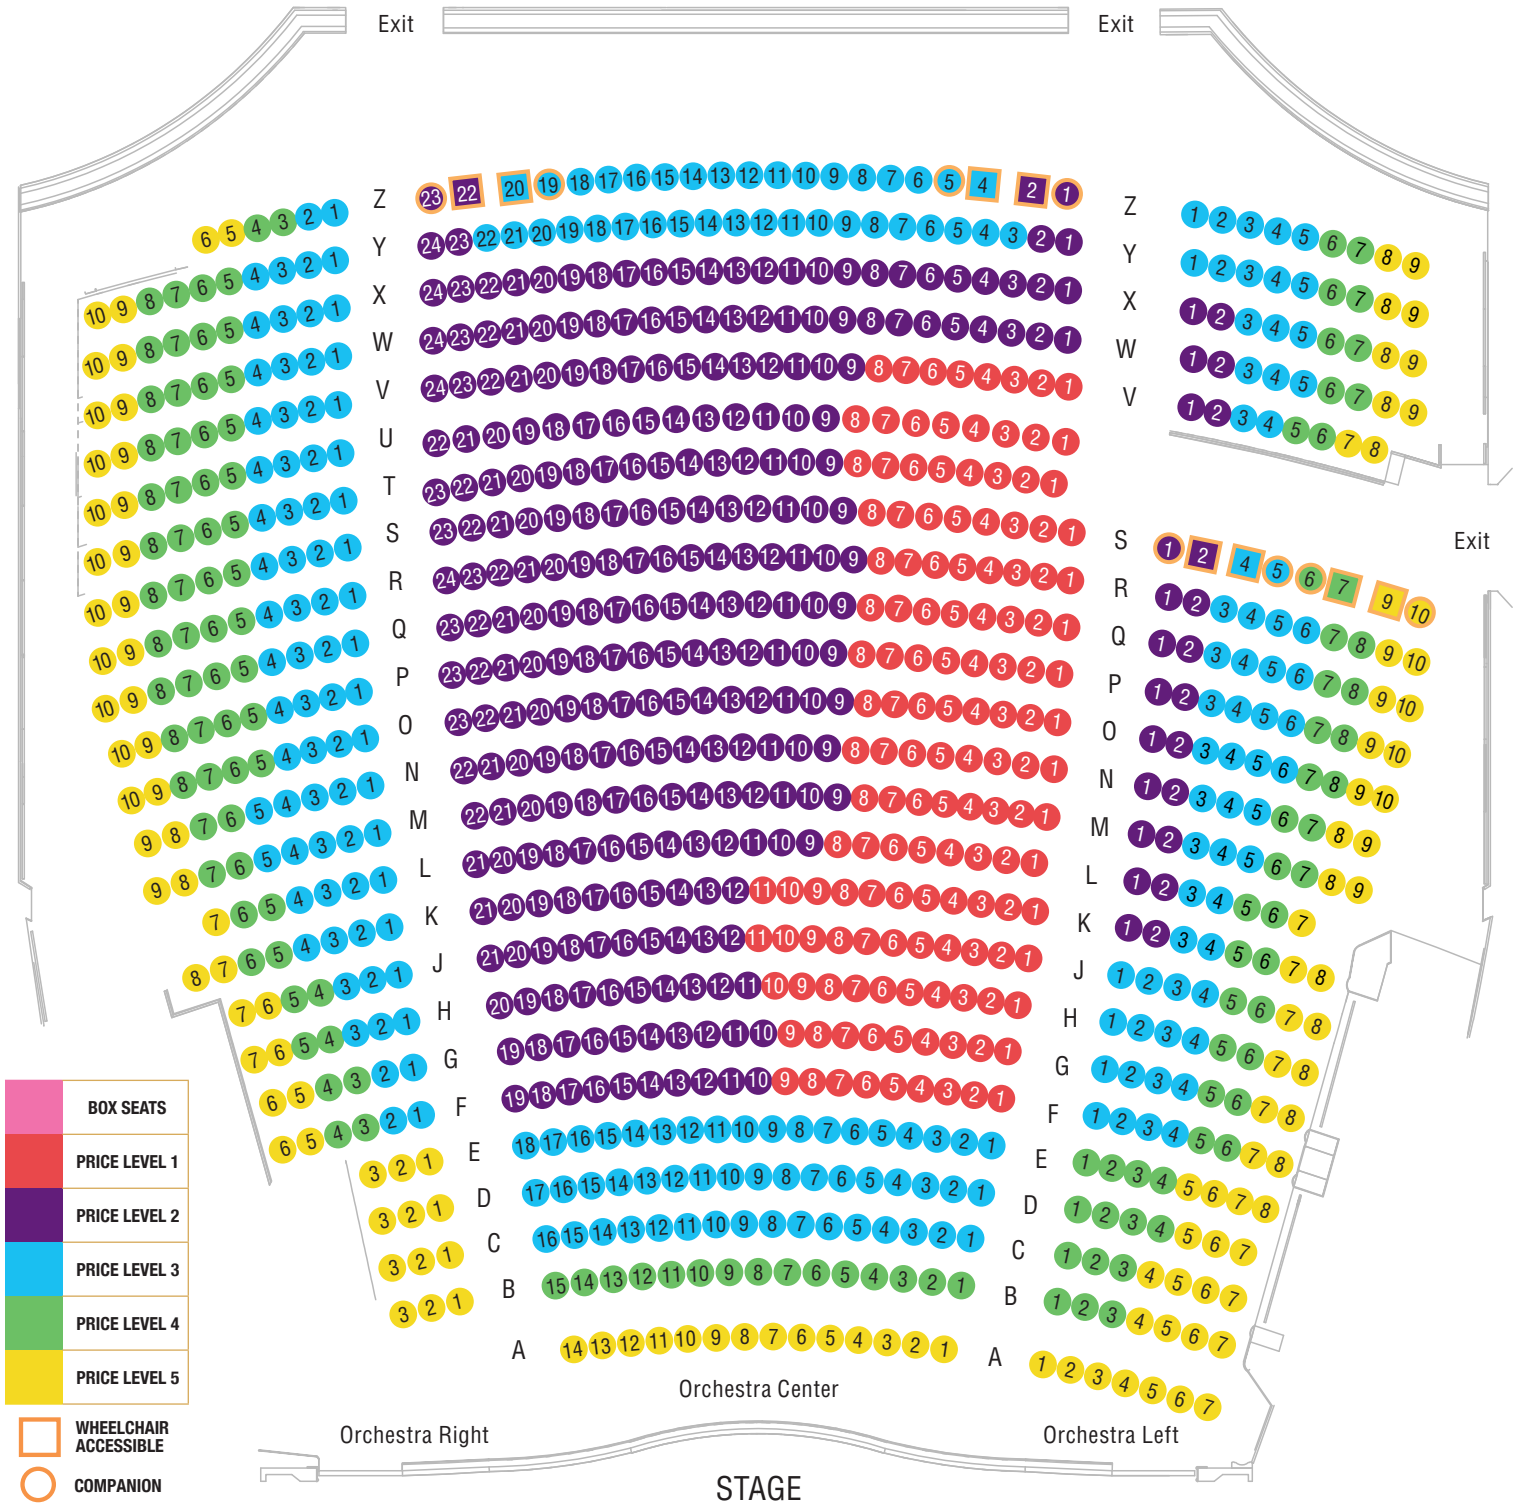

CLASSICS Orchestra Seating

CLASSICS **Balcony Seating**

CHORAL TERRACE Seating

	BOX SEATS
	PRICE LEVEL 1
	PRICE LEVEL 2
	PRICE LEVEL 3
	PRICE LEVEL 4
	PRICE LEVEL 5
	WHEELCHAIR ACCESSIBLE
	COMPANION